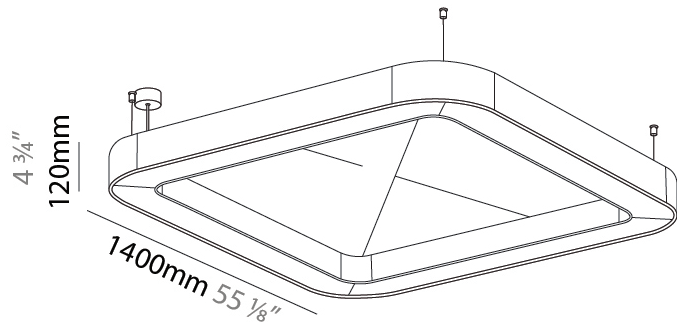

1. To build a product code in our configurator select the specify button on the base model # product page
2. To build a manual product code on this datasheet choose from the options listed below in blue font and add the suffix to the base model #

GENERAL

Series: Quantum Acoustic
Brand: Prolicht
Division: Architectural
Mounting Type: Suspension
Mounting Location: Ceiling
Subcategory: Acoustic

PHYSICAL

Shape: Round
Length (mm): 1400
Length (in): 55 1/8
Width (mm): 1400
Width (in): 55 1/8
Height (mm): 120
Height (in): 4 3/4
Light Distribution: Direct
Diffuser: PMMA - Opal / Micro-Prism
Fixture Finish: SSR / BKV / CWI / CRY / HAB / UFT / ITA / RUA / FTG / MYG / LOD / PUS / FRO / FUP / KIA / POP / BLS / SPG / MEY / GOH / GUM / CHC / COM / ABZ / JAG / OBR / MOS / ROR
Accent Finish: ANC / ASH / BNA / BTC / BZE / CEL / EGG / EVG / FOG / FOS / FST / FUA / IRI / IRO / KHA / LIC / LIM / MER / MSN / MUS / ONX / PEA / PLU / POL / PPY / RAY / ROY / RST / STE / SWD / TAN / TAU
Fixture Material: Aluminum
Cable Details: 2 000mm / 78 3/4" or 6 000mm / 236 1/4" Transparent Cable

ELECTRICAL

Lamp Type: LED (Zhaga Standard)
Input Wattage (W): 78.3

LED

Color Temperature (°K): 2700 / 3000 / 3500 / 4000
Max. Delivered Lumen (lm): 6639 / 6871 / 8068 / 6985
Nominal Lumen (lm): 10213 / 6871 / 12412 / 10747
CRI: >90 CRI
Lamp Life (hrs): 50000

OPTICAL

RATINGS AND CERTIFICATIONS

Certified By: CSA Certified to UL and CSA Standards
IP rating: IP20