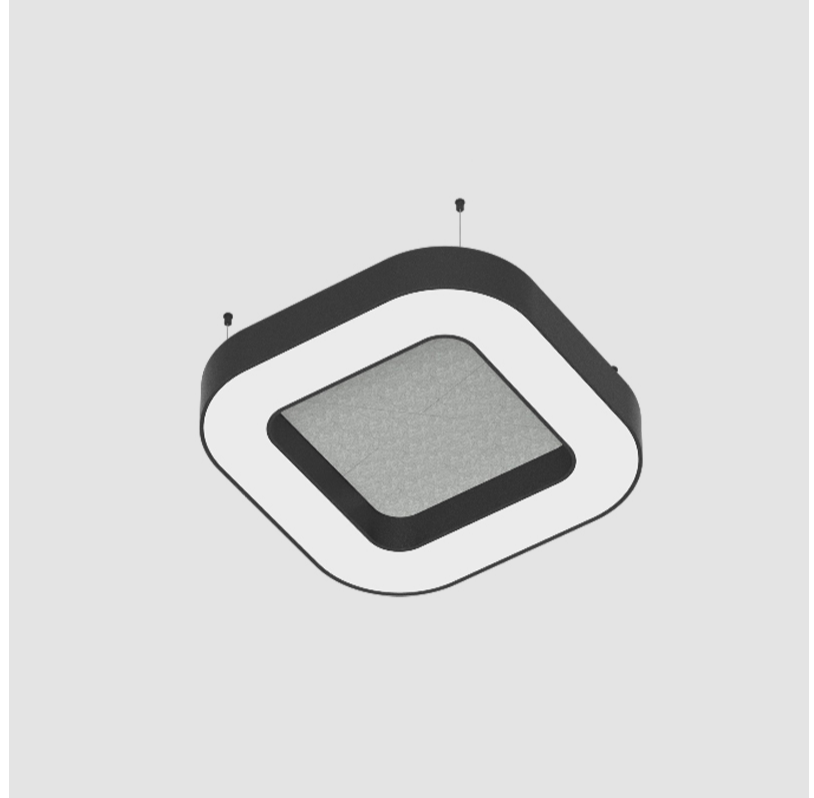

base number   LED Dimming   Color Temperature   Finishes (Diamond)   Finish Options   Diffuser Options   Cable Length

1. To build a product code in our configurator select the specify button on the base model # product page
2. To build a manual product code on this datasheet choose from the options listed below in blue font and add the suffix to the base model #

GENERAL

Series: Quantum Acoustic
Brand: Prolicht
Division: Architectural
Mounting Type: Suspension
Mounting Location: Ceiling
Subcategory: Acoustic

PHYSICAL

Shape: Round
Length (mm): 800
Length (in): 31 ½
Width (mm): 800
Width (in): 31 ½
Height (mm): 120
Height (in): 4 ¾
Light Distribution: Direct
Diffuser: [PMMA - Opal / Micro-Prism](#)
Fixture Finish: [SSR / BKV / CWI / CRY / HAB / UFT / ITA / RUA / FTG / MYG / LOD / PUS / FRO / FUP / KIA / POP / BLS / SPG / MEY / GOH / GUM / CHC / COM / ABZ / JAG / OBR / MOS / ROR](#)
Accent Finish: [ANC / ASH / BNA / BTC / BZE / CEL / EGG / EVG / FOG / FOS / FST / FUA / IRI / IRO / KHA / LIC / LIM / MER / MSN / MUS / ONX / PEA / PLU / POL / PPY / RAY / ROY / RST / STE / SWD / TAN / TAU](#)
Fixture Material: Aluminum
Cable Details: [2 000mm / 78 3/4" or 6 000mm / 236 1/4" Transparent Cable](#)

ELECTRICAL

Lamp Type: LED (Zhaga Standard)
Input Wattage (W): 58.7

LED

[Color Temperature (°K): 2700 / 3000 / 3500 / 4000](#)
Max. Delivered Lumen (lm): Max 6423
Nominal Lumen (lm): Max 8759
CRI: >90 CRI
Lamp Life (hrs): 50000

OPTICAL

RATINGS AND CERTIFICATIONS

Certified By: CSA Certified to UL and CSA Standards
IP rating: IP20